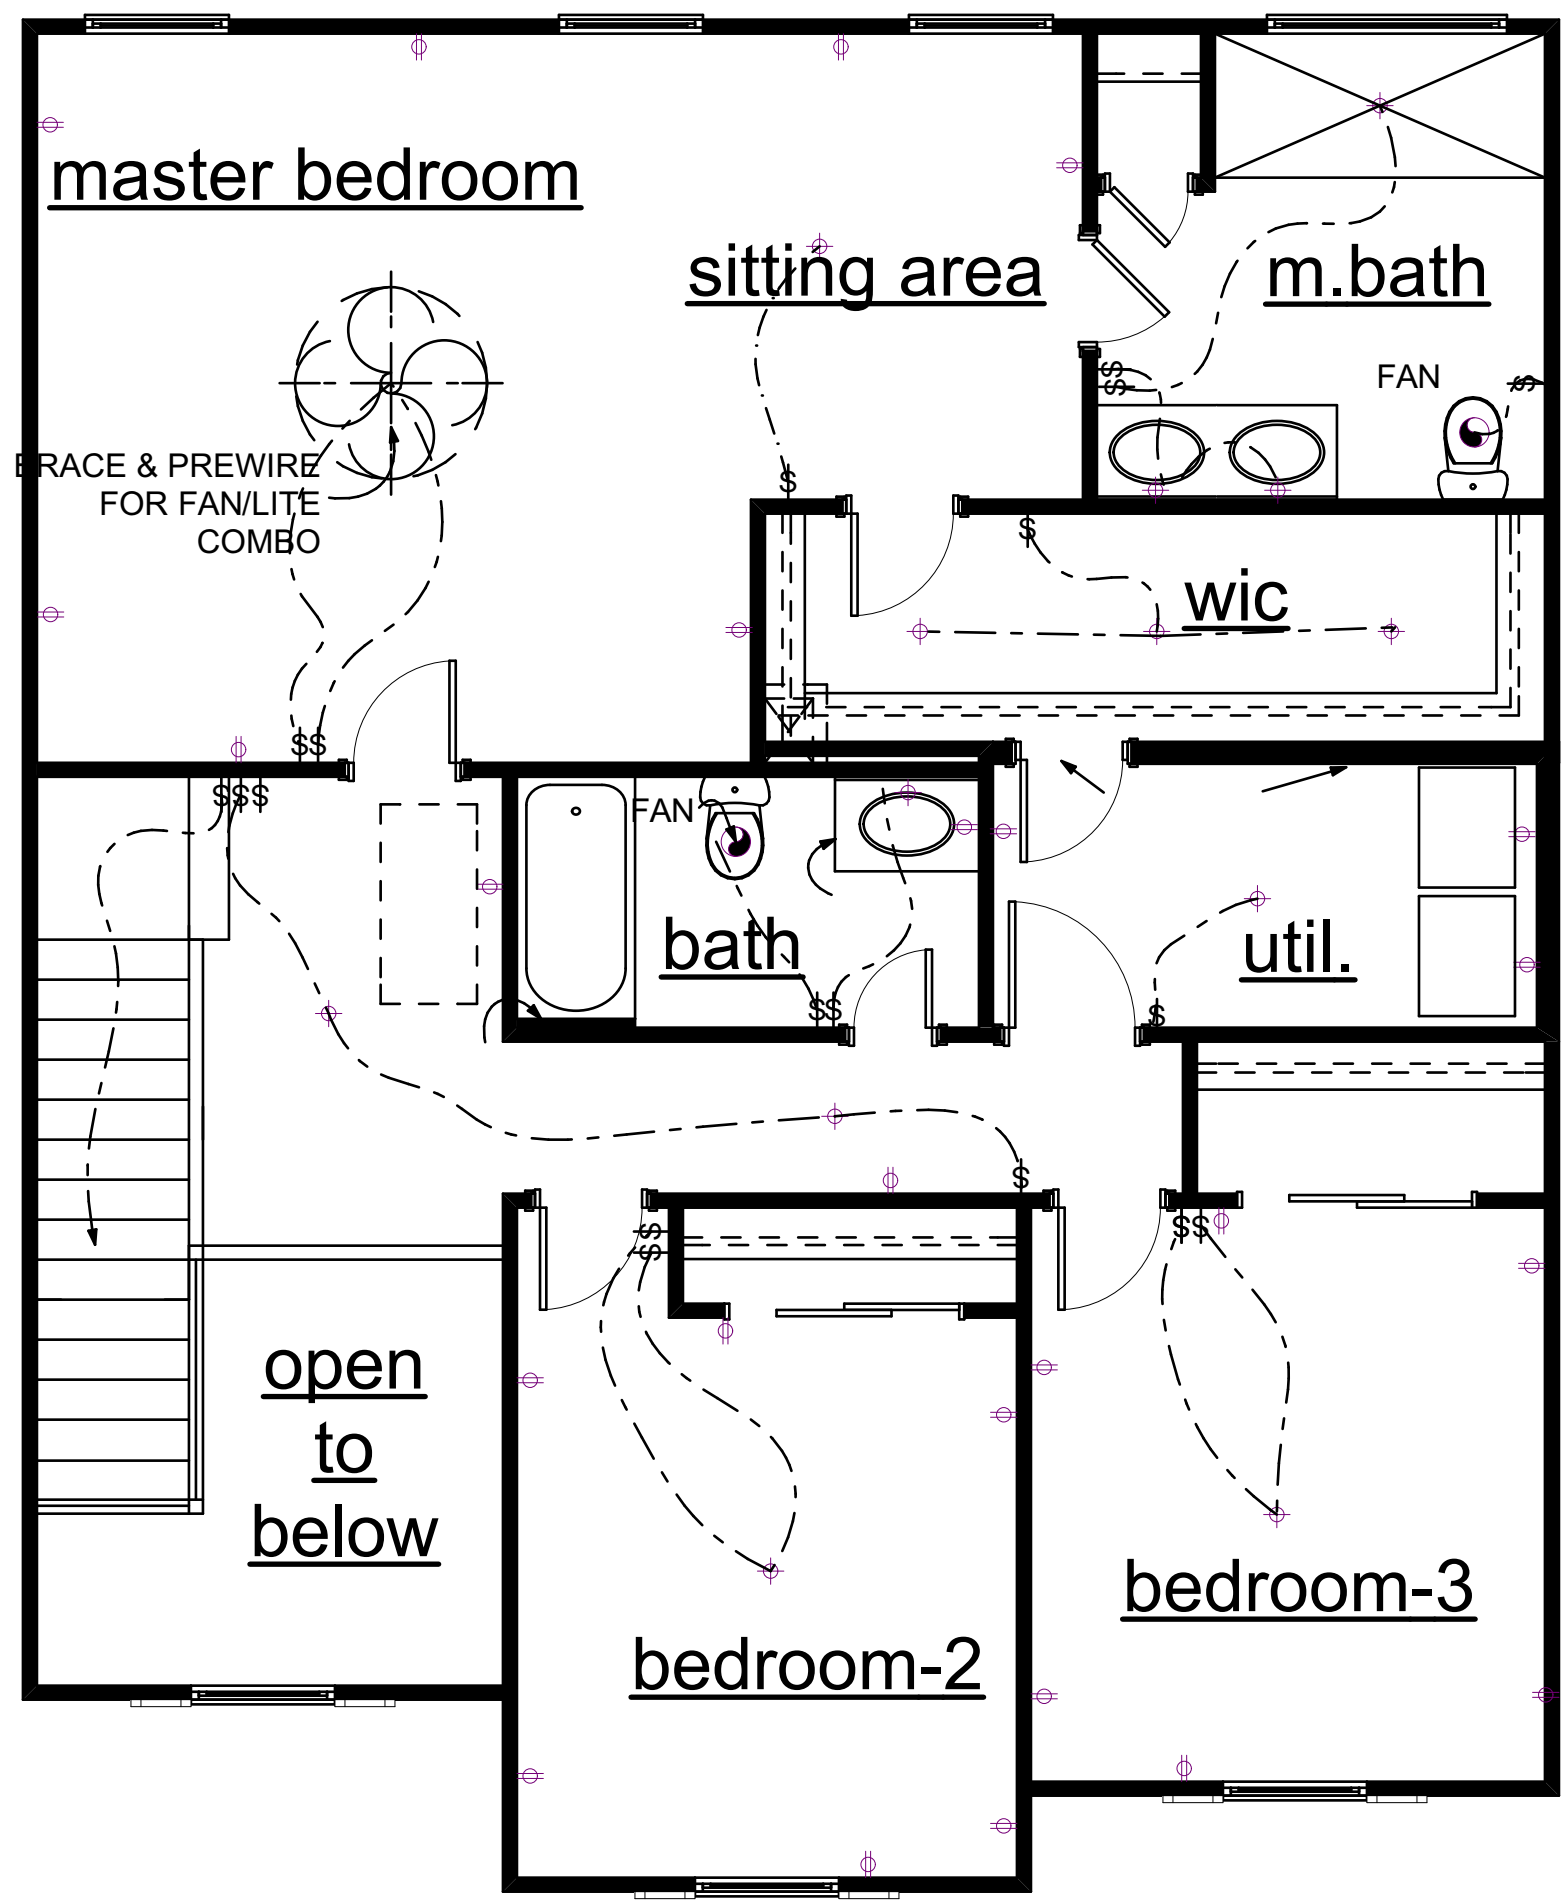

RIGHT GARAGE

18X24 PAPER SCALE 1/4" = 1'-0"

THE MADISON  
FIRST FLOOR ELEC.

DWG. BY:  
PWL/SAM

DATE:  
02-05-24

SHEET:  
3E

WE PLAN  
HOMES  
TEL: 770-616-0741  
WWW.WEPLANHOMES.COM

ALL PLANS HAVE BEEN  
COPYRIGHTED © BY  
WE PLAN HOMES

DATE

REV.

18X24 PAPER SCALE 1/4" = 1'-0"

RIGHT GARAGE

REV.	
DATE	

ALL PLANS HAVE BEEN  
COPYRIGHTED © BY  
WE PLAN HOMES

**WE PLAN HOMES**  
TEL: 770-616-0741  
WWW.WEPLANHOMES.COM

**THE MADISON  
SECOND FLOOR ELEC.**

DWG. BY:  
PWL/SAM

DATE:  
02-05-24

SHEET:  
**4E**